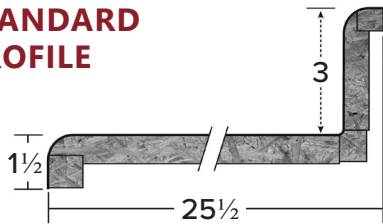

IN-STOCK POSTFORM COLOR LIST

STANDARD PROFILE

Specifications:

- Pre-Glued Left & Right End Caps
- 12' Pre-Glued Edging (2")
- Carton and Freight Additional
- Other sizes available special order
- Please call for pricing & lead times

Available Sizes:

- 12' Kitchen
- 12' Vanity 22 1/2"
- 12' Bar 27"
- 8' Bar 36"
- 12' Bar 36"

IN-STOCK STANDARD COLORS

Standard Edge

- 4886-38 Pearl Soapstone
- 4904-38 Desert Springs
- 4924-38 White Carrara
- 4929-38 Bordeaux Juparana
- 4932-38 Golden Juparana
- 4995-60 Forged Steel
- 5003-38 White Cascade
- 5009-60 Pebble Piazza
- 5037-38 Anzio Marble
- 5044-60 Beachwalk