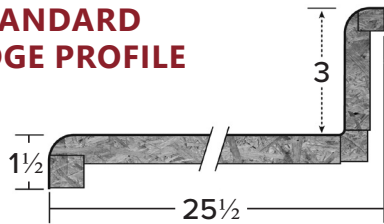

### STANDARD EDGE PROFILE

### Specifications:

- Pre-Glued Left & Right End Caps
- 12' Pre-Glued Edging (2")
- Carton and Freight Additional
- Other sizes available special order
- Please call for pricing & lead times

### Available Sizes:

- 12' Kitchen
- 12' Vanity 22 1/2"
- 12' Bar 27"
- 8' Bar 36"
- 12' Bar 36"