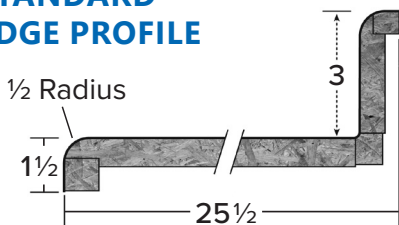

IN-STOCK STANDARD POSTFORM

STANDARD EDGE PROFILE

Specifications:

- Pre-Glued Left & Right End Caps
- 12' Pre-Glued Edging (2")
- Carton and Freight Additional
- Other sizes available special order
- Please call for pricing & lead times

Available Sizes:

- 12' Kitchen
- 12' Vanity 22 1/2"
- 12' Bar 27"
- 8' Bar 36"
- 12' Bar 36"

IN-STOCK STANDARD COLORS

Standard Edge

- 4886-38 Pearl Soapstone
- 4904-38 Desert Springs
- 4924-38 White Carrara
- 4929-38 Bordeaux Juparana
- 4995-60 Forged Steel
- 5003-38 White Cascade
- 5009-60 Pebble Piazza
- 5037-38 Anzio Marble
- 5044-60 Beachwalk
- 5064-60 Roca Bosco