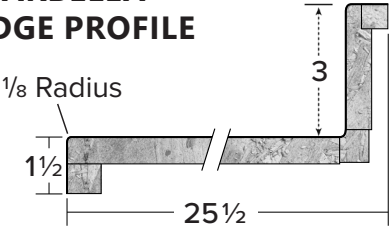

IN-STOCK STANDARD POSTFORM

STANDARD EDGE PROFILE

Specifications:

- Pre-Glued Left & Right End Caps
- 12' Pre-Glued Edging (2")
- Carton and Freight Additional
- Other sizes available special order
- Please call for pricing & lead times

Available Sizes:

- 12' Kitchen
- 12' Vanity 22 1/2"
- 12' Bar 27"
- 8' Bar 36"
- 12' Bar 36"

IN-STOCK STANDARD COLORS

Standard Edge

- 4886-38 Pearl Soapstone
- 4904-38 Desert Springs
- 4924-38 White Carrara
- 4929-38 Bordeaux Juparana
- 4995-60 Forged Steel
- 5003-38 White Cascade
- 5009-60 Pebble Piazza
- 5037-38 Anzio Marble
- 5044-60 Beachwalk
- 5064-60 Roca Bosco

IN-STOCK MARBELLA POSTFORM

**MARBELLA
EDGE PROFILE**

Specifications:

- Pre-Glued Left & Right End Caps
- 12' Pre-Glued Edging (2")
- Carton and Freight Additional
- Other sizes available special order
- Please call for pricing & lead times

Available Sizes:

- 12' Kitchen
- 12' Vanity 22 1/2"
- 12' Bar 27"
- 8' Bar 36"
- 12' Bar 36"

IN-STOCK UPCHARGE COLORS

Marbella Edge

- 1874K-35 Winter Carnival
- 1876K-35 Spring Carnival
- 1877K-35 Autumn Carnival
- 4925K-07 Calcutta Marble
- 5042K-07 Calacatta Lincoln
- 5059K-15 Terrena Soapstone